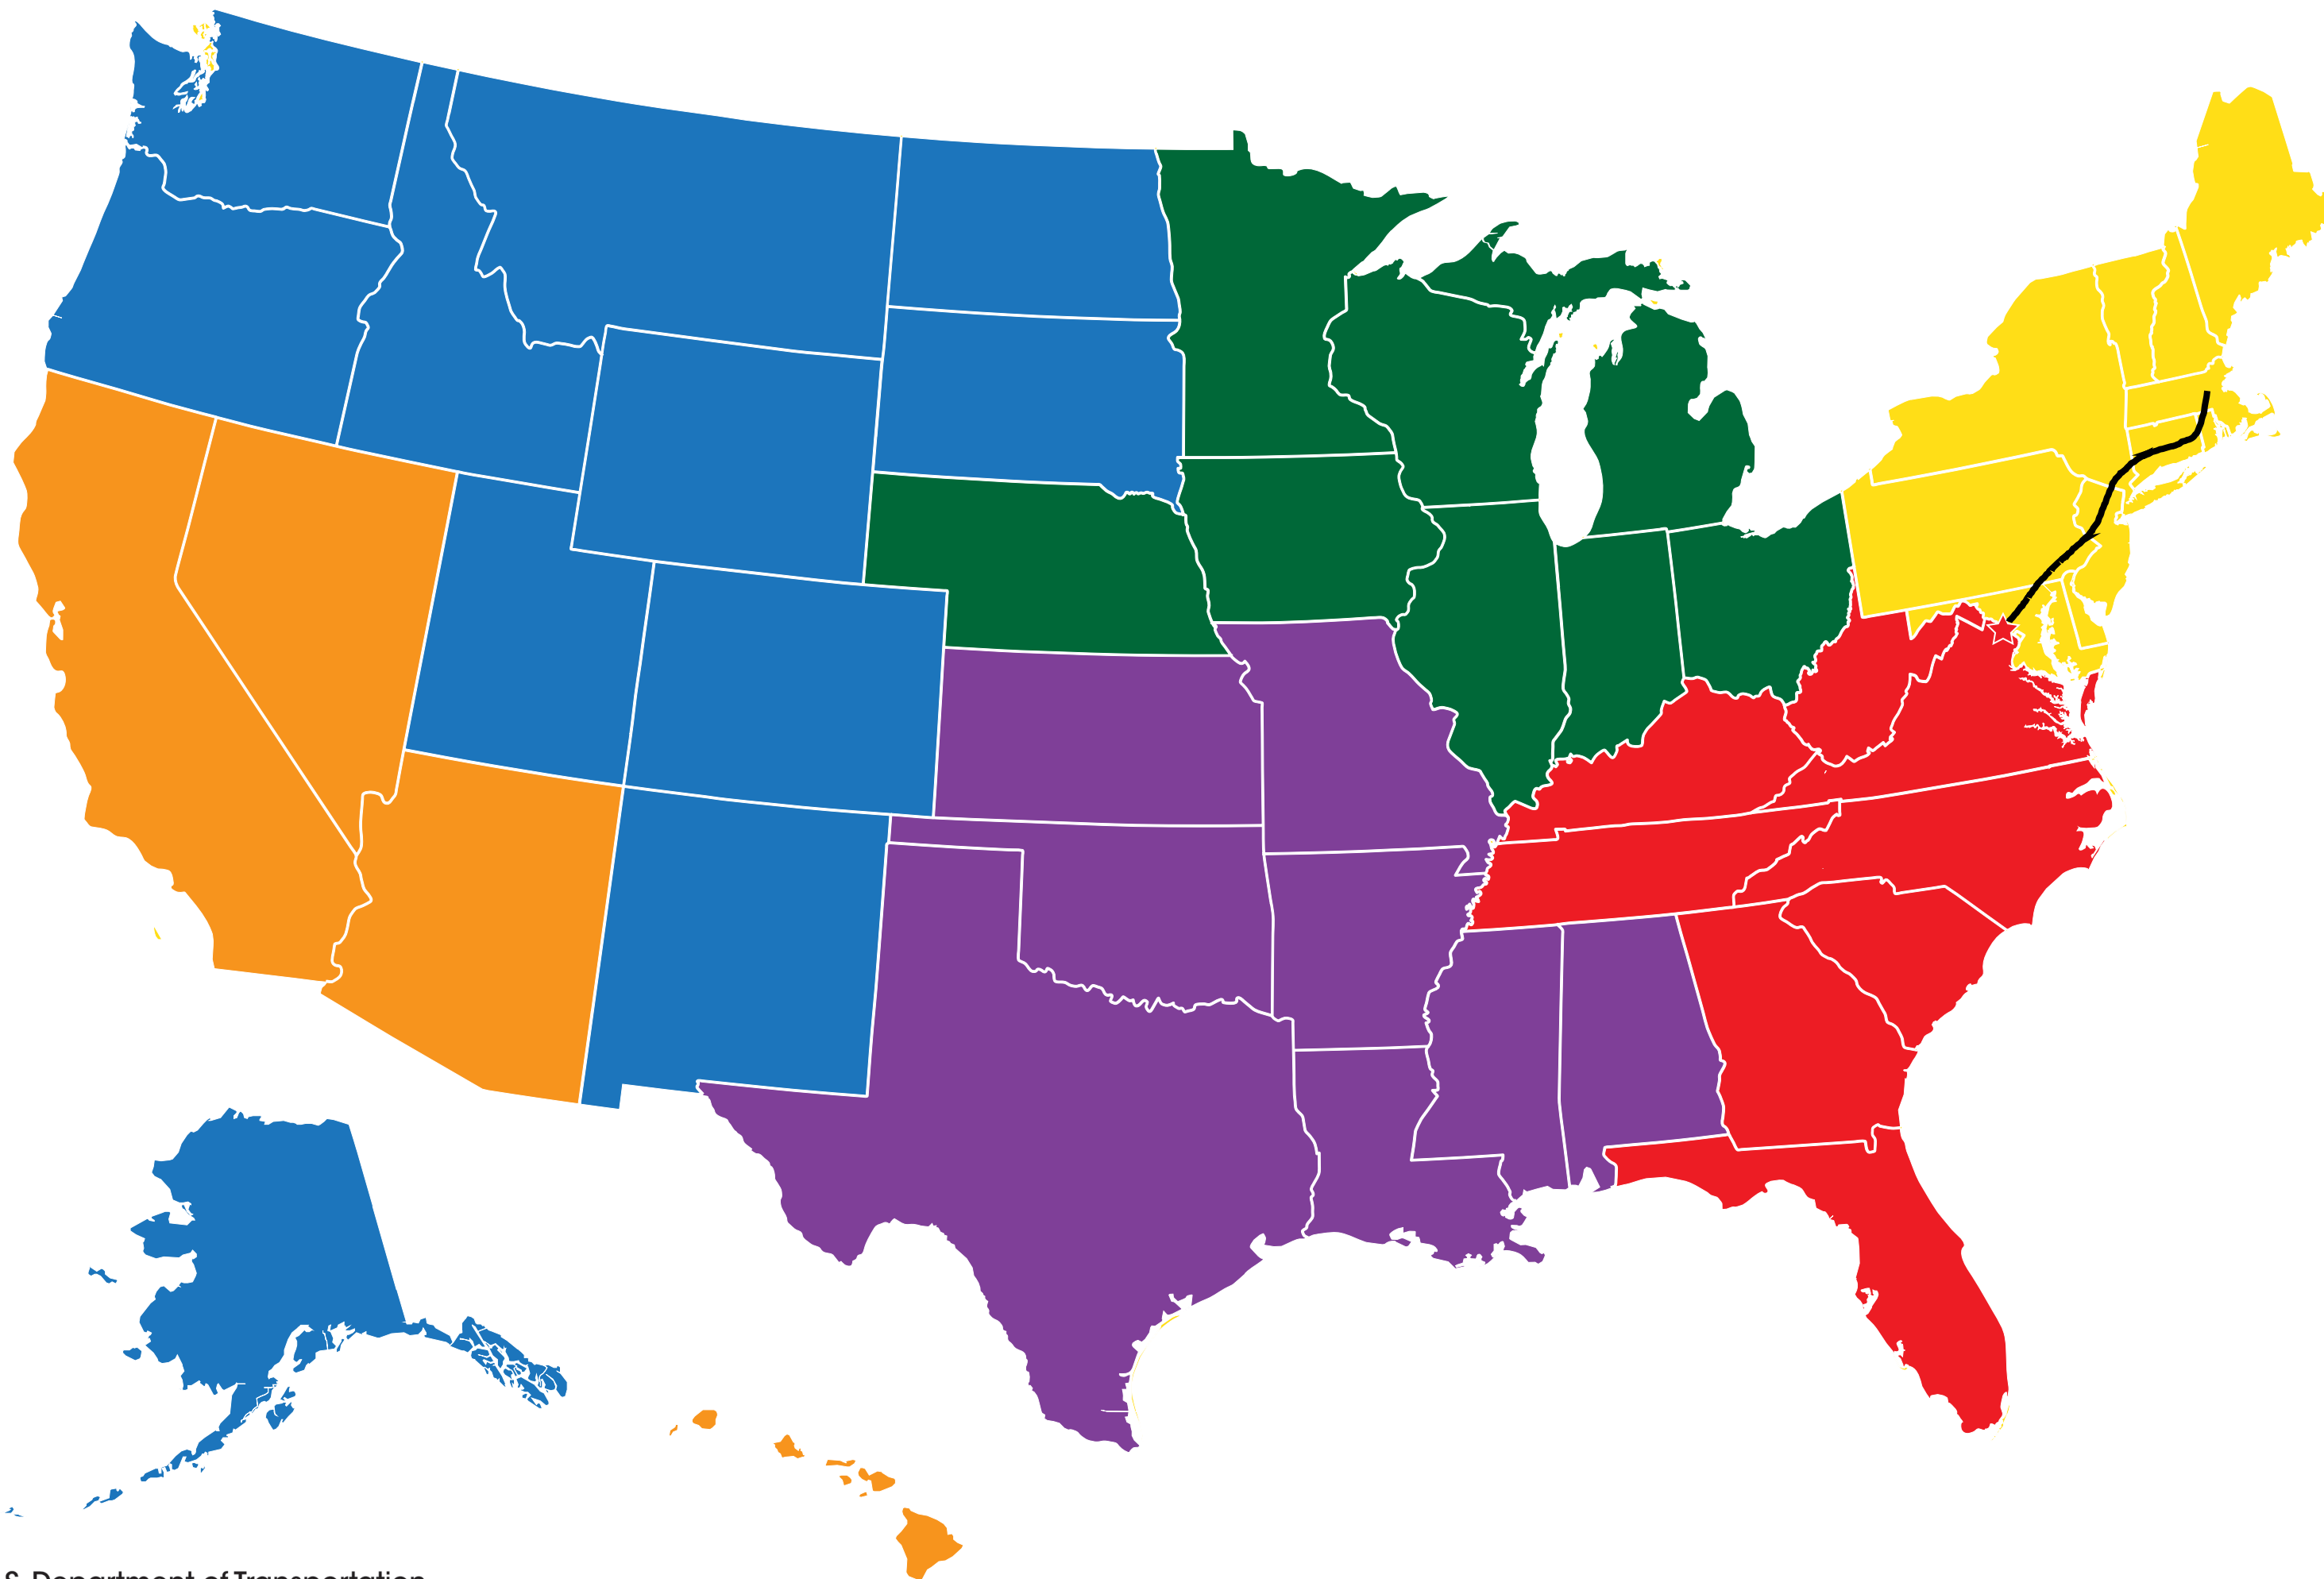

Federal Railroad Administration – Project Delivery Regional Map

WEST REGION

Division Chief **Adam Denton**
adam.denton@dot.gov

MIDWEST REGION

Division Chief **Robert Buckley**
robert.buckley@dot.gov

NORTHEAST REGION (Non-NEC)

Division Chief **Andrew Peternith**
andrew.peternith@dot.gov

NORTHEAST CORRIDOR (NEC)

Division Chief **Melissa Hatcher**
melissa.hatcher@dot.gov

SOUTHWEST REGION

Division Chief **Juliana Barnes**
juliana.barnes@dot.gov

SOUTHCENTRAL REGION

Division Chief **Tomika Monterville**
tomika.monterville.@dot.gov

SOUTHEAST REGION

Division Chief **Oretta Clemons**
oretta.clemons@dot.gov

AMTRAK CAPITAL PROJECT DELIVERY

Division Chief **Steven Peck**
steven.peck@dot.gov

Amtrak Coordination & Strategy Team

Deputy **Kristin Ferriter**
kristin.ferriter@dot.gov

- Northeast Corridor (NEC)
- Northeast (Non-NEC)
- Southeast
- Southcentral
- Midwest
- West
- Southwest